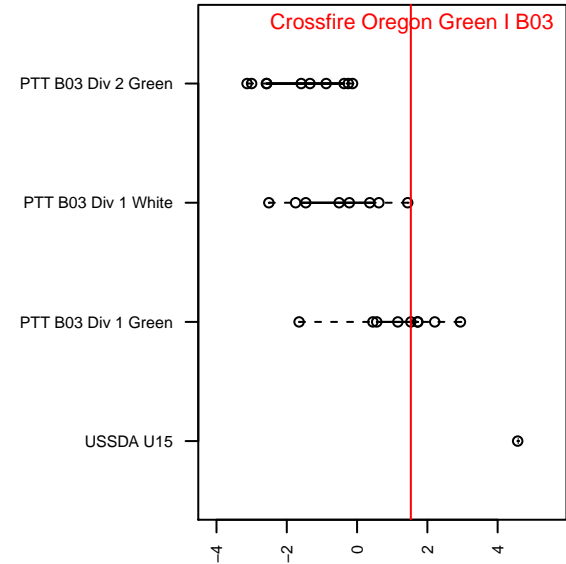

# Crossfire Oregon Green I B03

Crossfire Oregon  
 Lake Oswego, OR  
 B03 total strength=1442  
 attack=10.48 defense=8.16  
 fall league = PTT B03 Div 1 Green  
 spr league = PTT Win B03 Premier

alt names used:  
 Crossfire Oregon 03B Green 1  
 CROSSFIRE OREGON CROSSFIRE OR '03 G  
 CROSSFIRE OREGON CROSSFIRE OR '03 G  
 Crossfire Oregon 03B Green I  
 Crossfire Oregon B03 Green 1  
 Crossfire Oregon 03B Green 1

**Crossfire Oregon Green I B03**  
 Dots are actual minus expected GF (blue circles) and GA (red triangles).  
 Blue line is smoothed change in attack strength. Red is smoothed change in defense strength.

**attack and defense variance (black dot)  
relative to other teams  
and top 10 in region**

**attack and defense rating  
relative to others at age  
and all opponents in last 13 months**

**Performance relative to 13 month average**