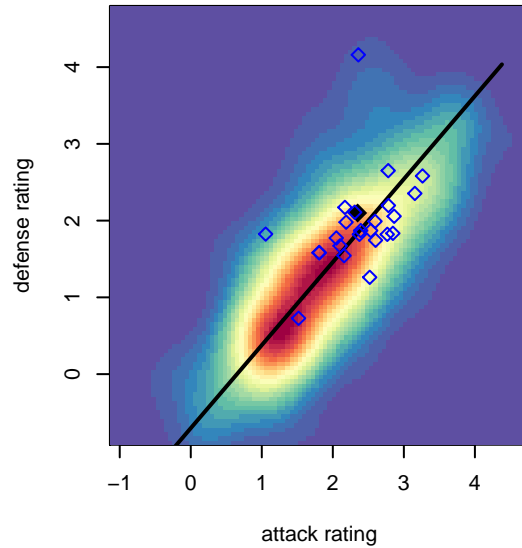

# Crossfire Oregon Green I B03

Crossfire Oregon  
 Lake Oswego, OR  
 B03 total strength=1442  
 attack=10.48 defense=8.16  
 fall league = PTT B03 Div 1 Green  
 spr league = PTT Win B03 Premier

alt names used:  
 Crossfire Oregon 03B Green 1  
 CROSSFIRE OREGON CROSSFIRE OR '03 G  
 CROSSFIRE OREGON CROSSFIRE OR '03 G  
 Crossfire Oregon 03B Green I  
 Crossfire Oregon B03 Green 1  
 Crossfire Oregon 03B Green 1

**Crossfire Oregon Green I B03**  
 Dots are actual minus expected GF (blue circles) and GA (red triangles).  
 Blue line is smoothed change in attack strength. Red is smoothed change in defense strength.

**attack and defense variance (black dot)  
relative to other teams  
and top 10 in region**

**attack and defense rating  
relative to others at age  
and all opponents in last 13 months**

**Performance relative to 13 month average**