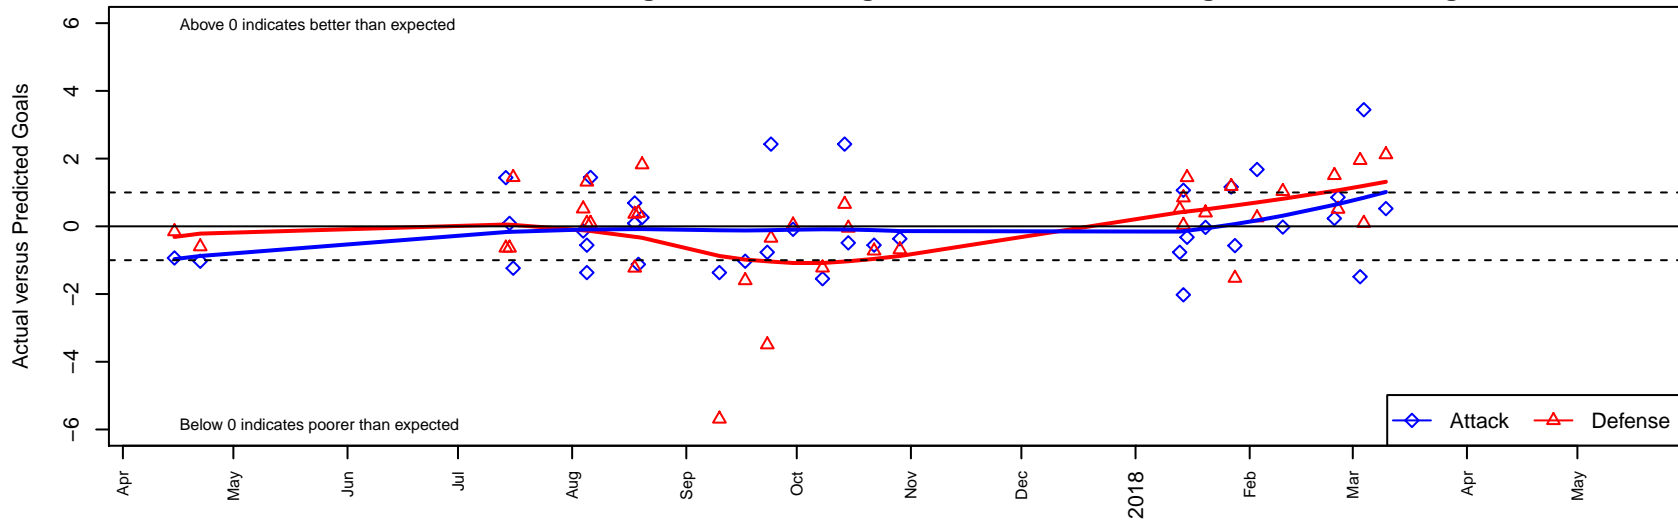

# Crossfire Oregon Green I B03

Crossfire Oregon  
 Lake Oswego, OR  
 B03 total strength=1442  
 attack=10.48 defense=8.16  
 fall league = PTT B03 Div 1 Green  
 spr league = PTT Win B03 Premier

alt names used:  
 Crossfire Oregon 03B Green 1  
 CROSSFIRE OREGON CROSSFIRE OR '03 G  
 CROSSFIRE OREGON CROSSFIRE OR '03 G  
 Crossfire Oregon 03B Green I  
 Crossfire Oregon B03 Green 1  
 Crossfire Oregon 03B Green 1

**Crossfire Oregon Green I B03**  
 Dots are actual minus expected GF (blue circles) and GA (red triangles).  
 Blue line is smoothed change in attack strength. Red is smoothed change in defense strength.

**attack and defense variance (black dot)  
relative to other teams  
and top 10 in region**

**attack and defense rating  
relative to others at age  
and all opponents in last 13 months**

**Performance relative to 13 month average**