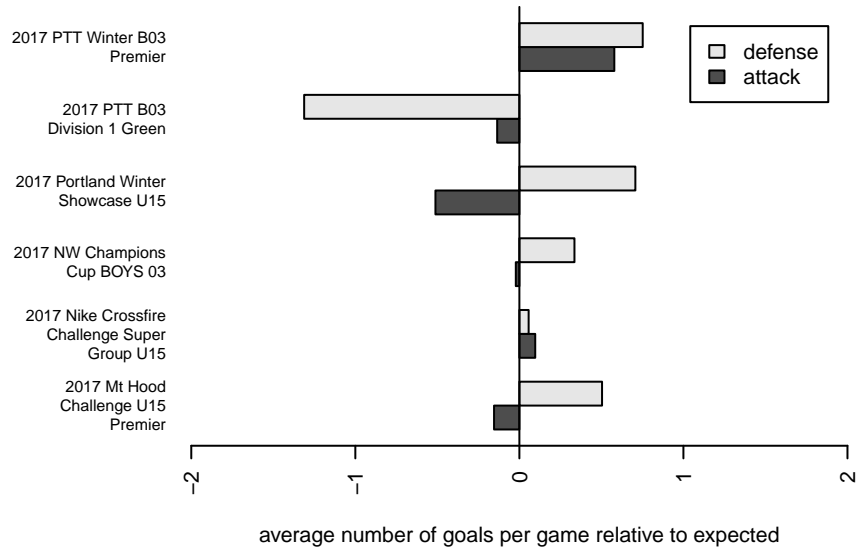

**Crossfire Oregon Green I B03**  
 Dots are actual minus expected GF (blue circles) and GA (red triangles).  
 Blue line is smoothed change in attack strength. Red is smoothed change in defense strength.

**attack and defense variance (black dot)  
relative to other teams  
and top 10 in region**

**attack and defense rating  
relative to others at age  
and all opponents in last 13 months**

**Performance relative to 13 month average**