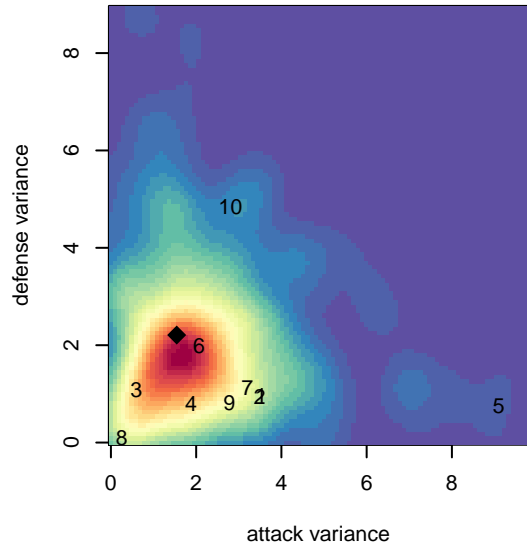

**attack and defense variance (black dot)
relative to other teams
and top 10 in region**